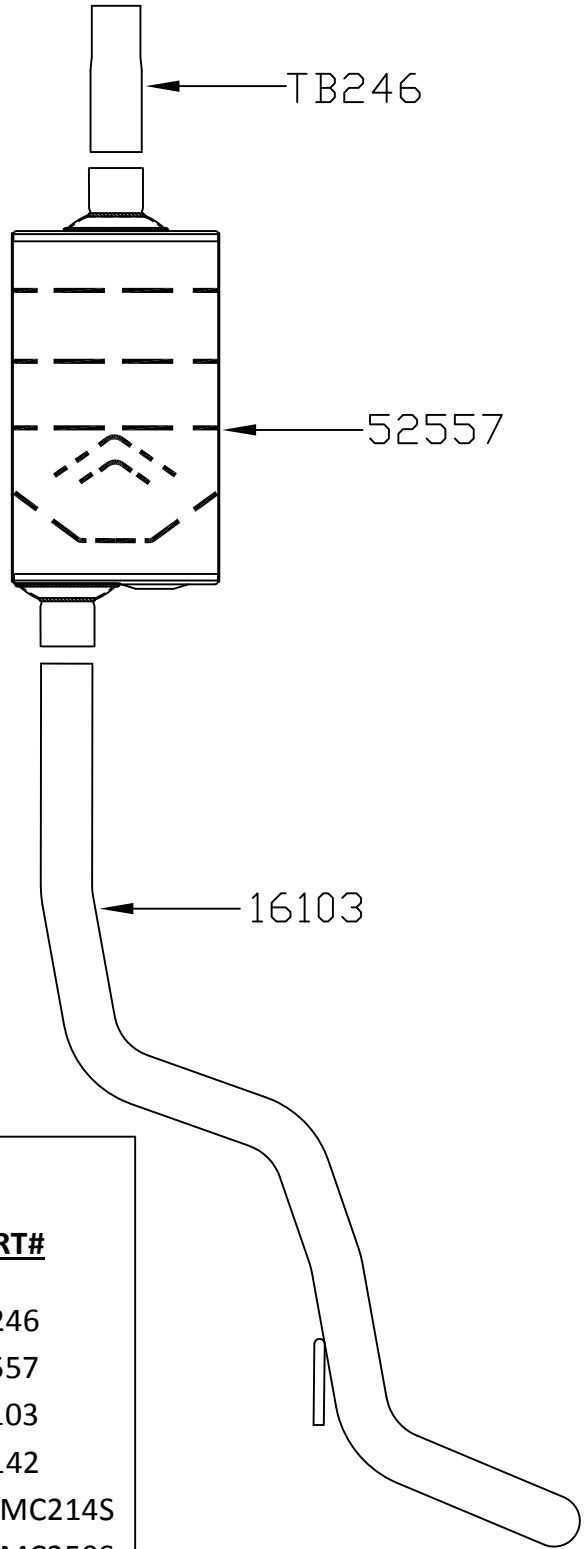

17142

PACKING LIST		
<u>QTY</u>	<u>DESCRIPTION</u>	<u>PART#</u>
1	Adapter Pipe	TB246
1	Muffler	52557
1	Tailpipe	16103
1	Parts Kit	PK142
1	2 ¼" Clamp	MC214S
2	2 ½" Clamp	MC250S