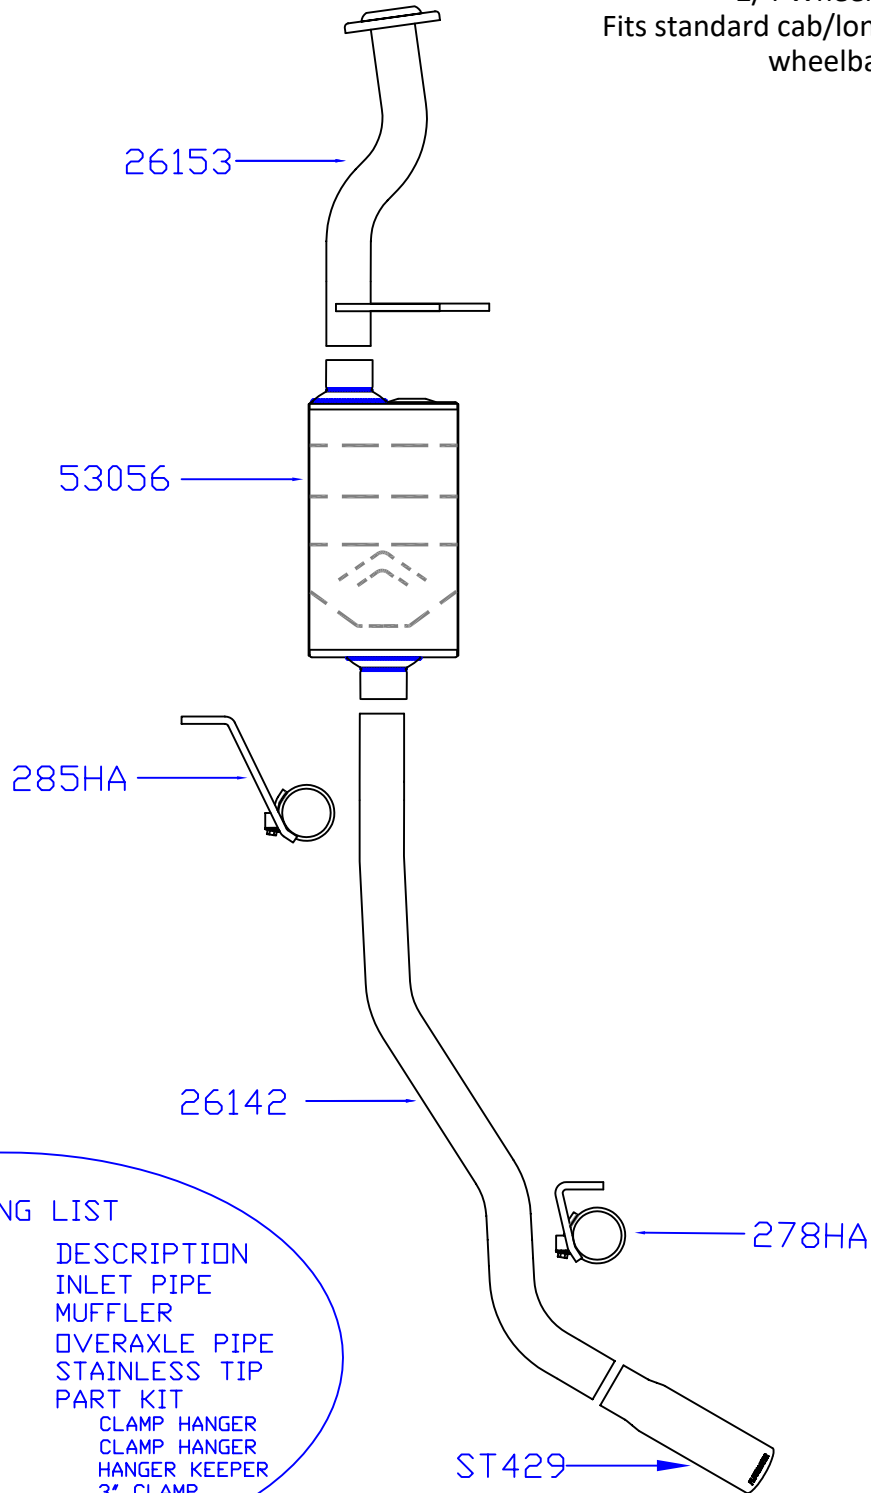

FORCE II

Installation Diagram:

17361

1999-07* CHEVROLET

GMC 1500

4.3L, 4.8L & 5.3L ENGINE

(*Classic Body only)

2/4 Wheel Drive

Fits standard cab/long bed with 133" wheelbase.

PACKING LIST

QTY.	PART#	DESCRIPTION
1	26153	INLET PIPE
1	53056	MUFFLER
1	26142	OVERAXLE PIPE
1	ST429	STAINLESS TIP
1	PK408	PART KIT
1	278HA	CLAMP HANGER
1	285HA	CLAMP HANGER
3	1/2"	HANGER KEEPER
2	MC300G	3" CLAMP