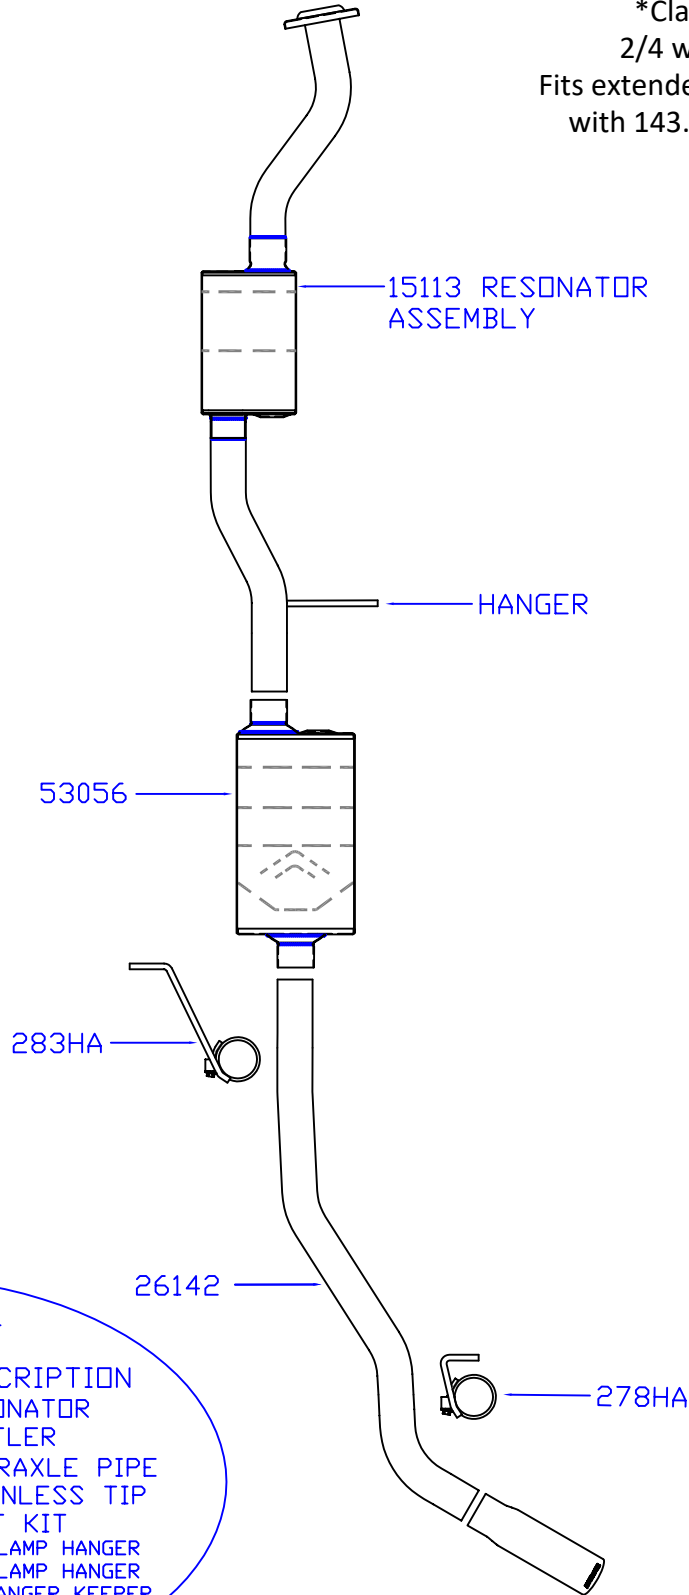

# FORCE II

\*Classic Body  
2/4 wheel drive  
Fits extended cab/short bed  
with 143.5" wheelbase.

**PACKING LIST**

QTY.	PART#	DESCRIPTION
1	15113	RESONATOR
1	53056	MUFFLER
1	26142	OVERAXLE PIPE
1	ST429	STAINLESS TIP
1	PK406	PART KIT
1	278HA	CLAMP HANGER
1	283HA	CLAMP HANGER
3	1/2"	HANGER KEEPER
2	MC300G	3" CLAMP