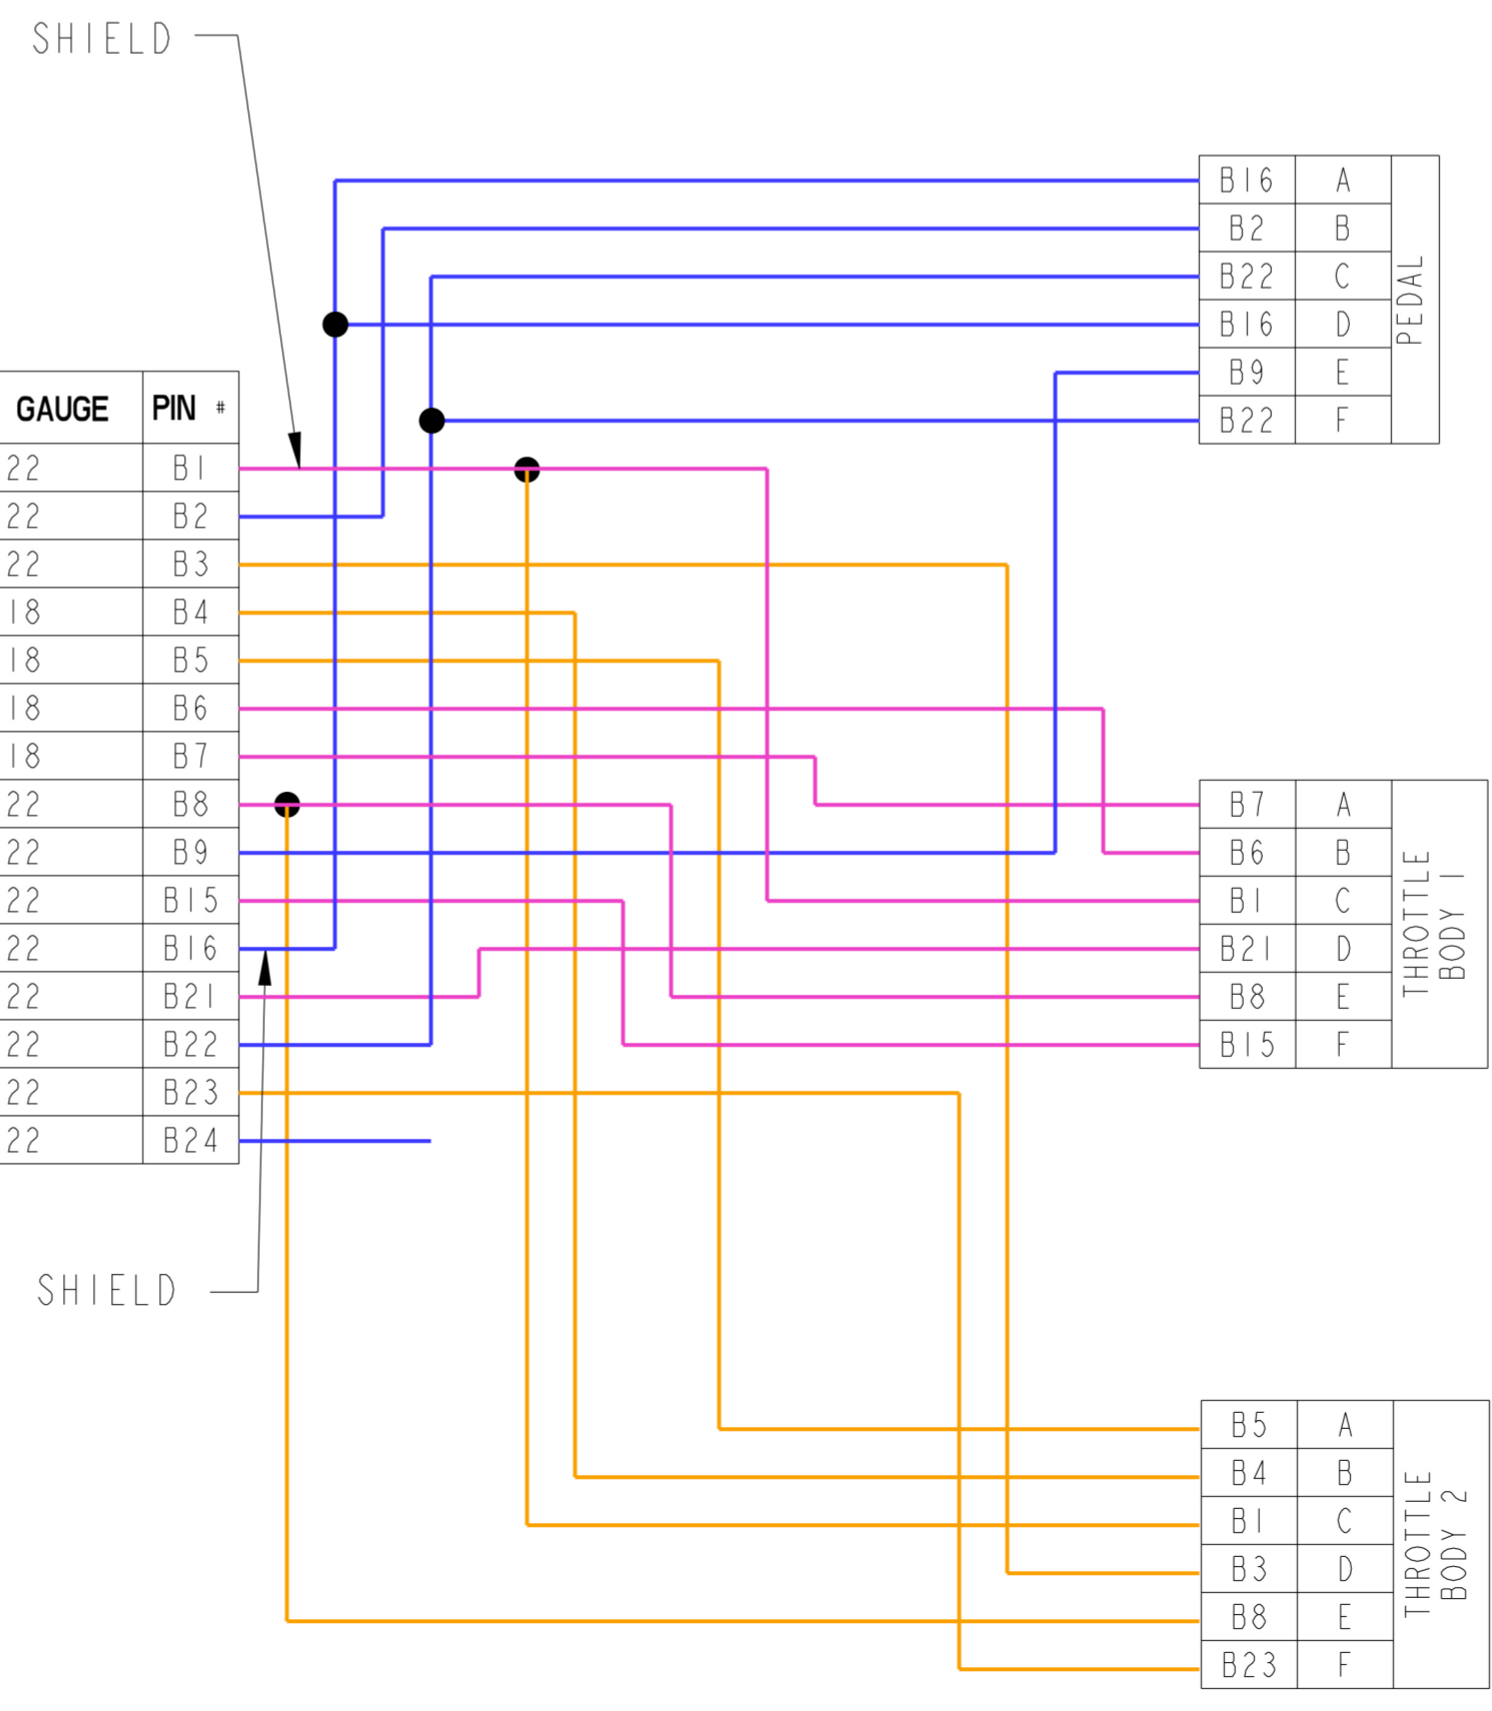

DESCRIPTION	COLOR	WIRE GAUGE	PIN #
SENSOR GROUND	BLACK/SHIELD	22	B1
PEDAL TPS #2	BLUE	22	B2
TB2 TPS #1	WHITE	22	B3
TB2 FORCE MOTOR 2A	YELLOW	18	B4
TB2 FORCE MOTOR 2B	ORANGE	18	B5
FORCE MOTOR 1A	YELLOW	18	B6
FORCE MOTOR 1B	ORANGE	18	B7
SENSOR +5V	RED	22	B8
PEDAL TPS #1	YELLOW	22	B9
TB1 TPS #2	BROWN	22	B15
SENSOR GROUND	BLACK/SHIELD	22	B16
TB1 TPS #1	WHITE	22	B21
SENSOR +5V	ORANGE	22	B22
TB2 TPS #2	BROWN	22	B23
BRAKE SWITCH	RED/WHITE	22	B24

B16	A	PEDAL
B2	B	
B22	C	
B16	D	
B9	E	
B22	F	

B7	A	THROTTLE BODY 1
B6	B	
B1	C	
B21	D	
B8	E	
B15	F	

B5	A	THROTTLE BODY 2
B4	B	
B1	C	
B3	D	
B8	E	
B23	F	